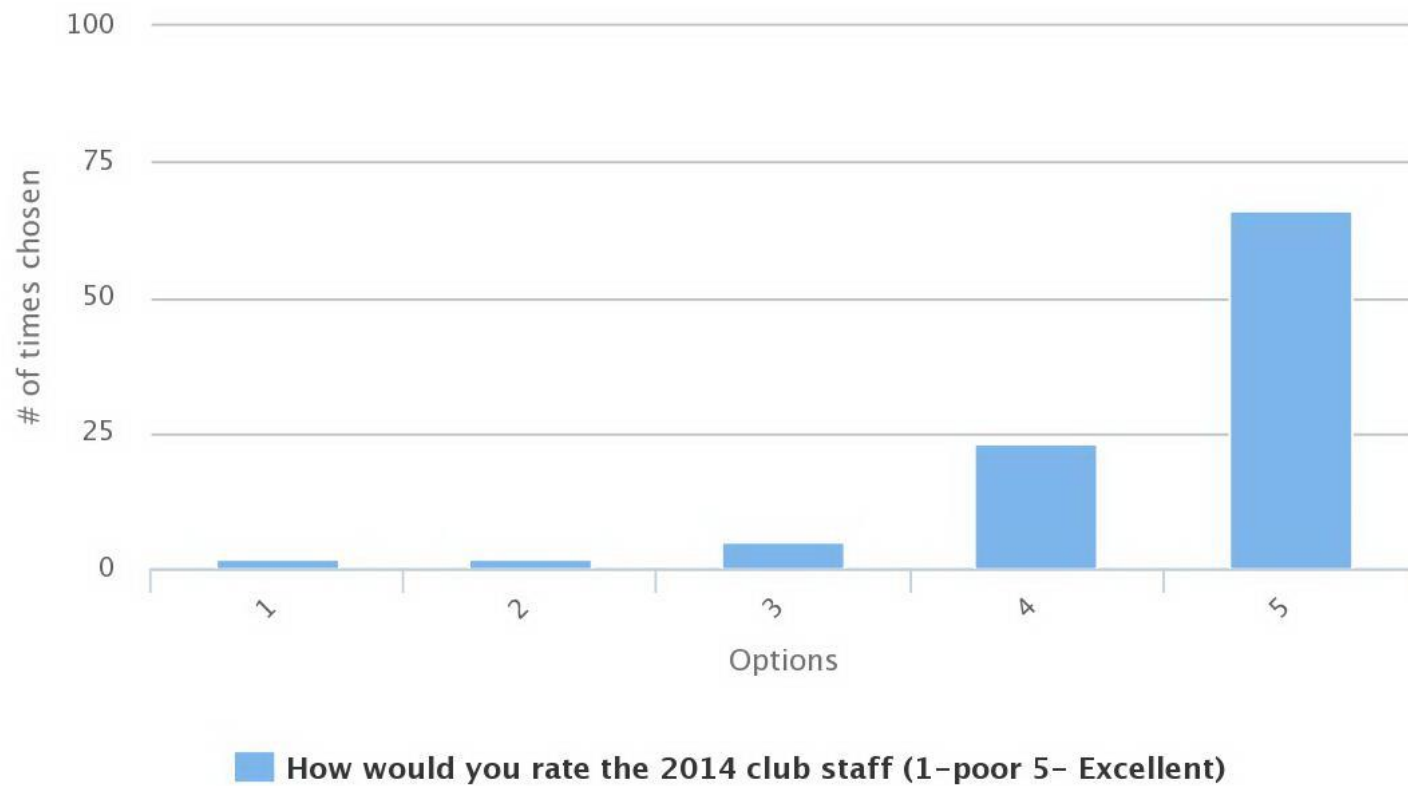

The dock staff a bit less

How would you rate the 2014 club staff (1-poor 5-Excellent) : Dock staff